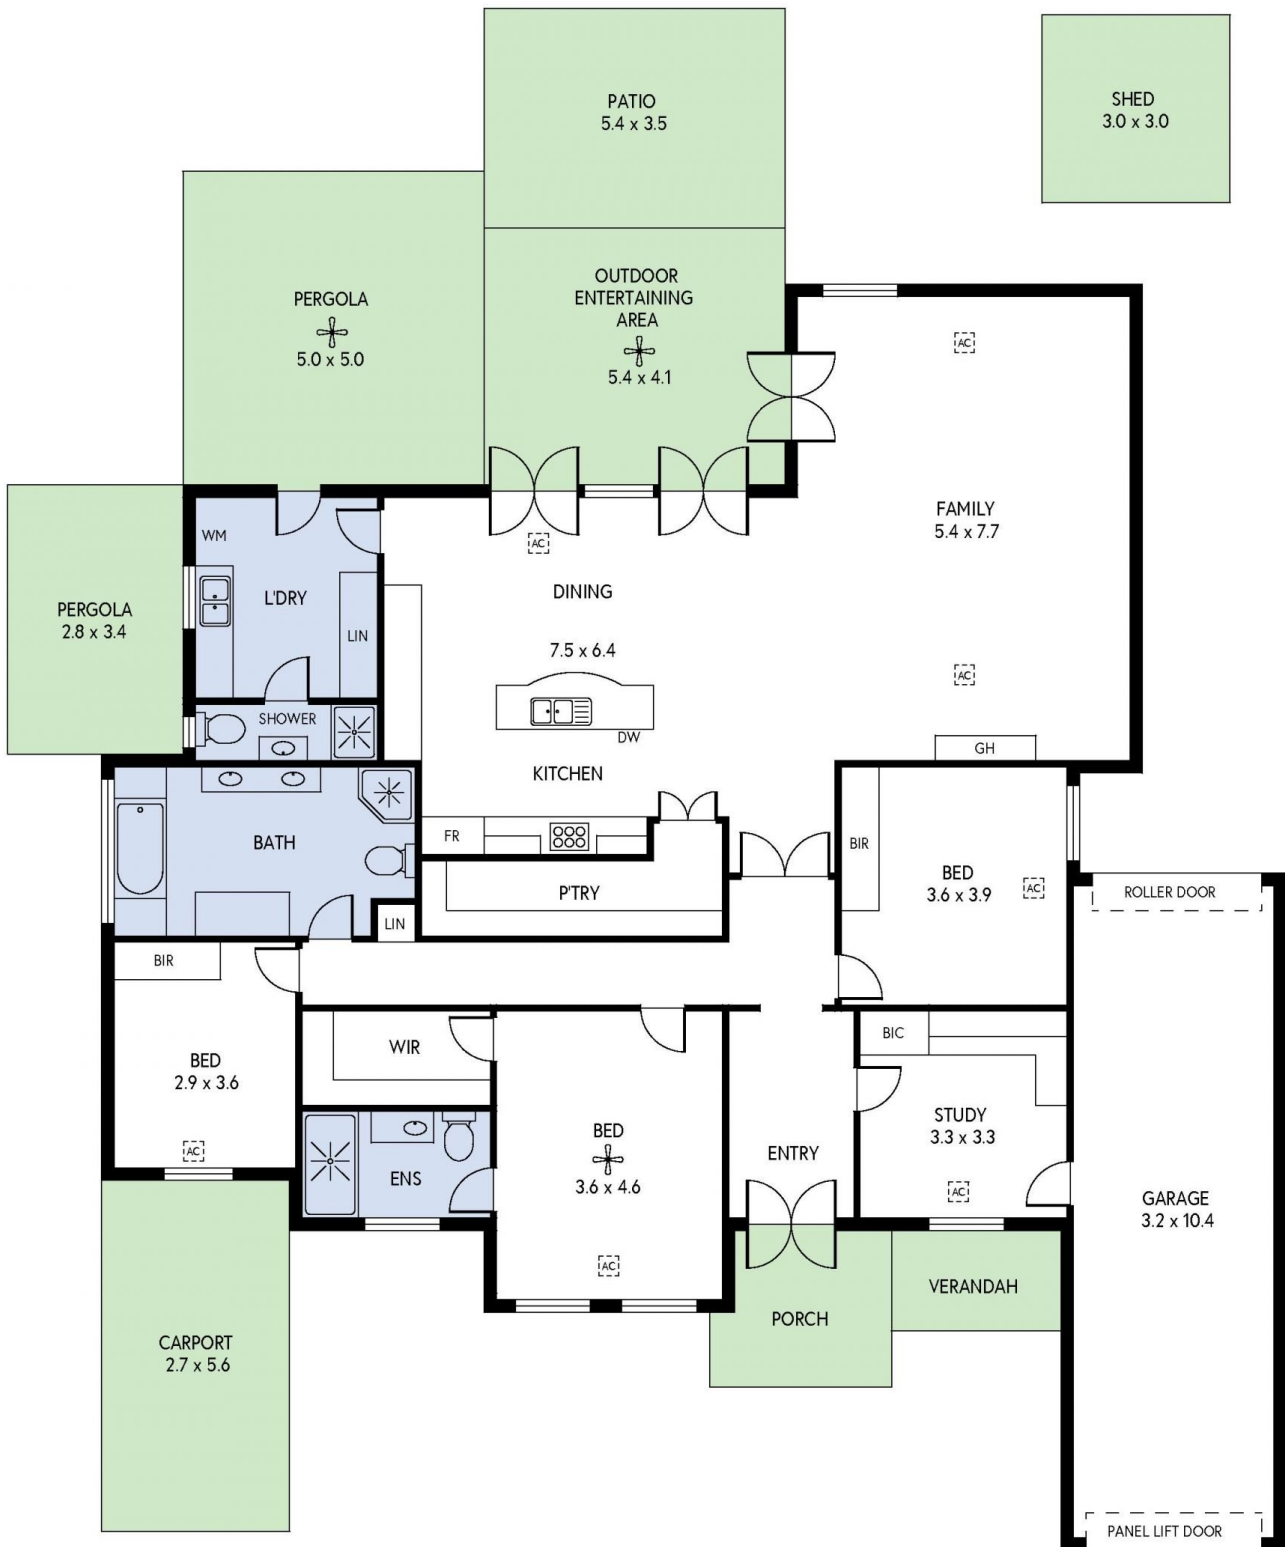

6 HORN COURT, WALKERVILLE

INTERNAL - 221.1 SQM
EXTERNAL - 144.3 SQM
TOTAL - 365.4 SQM