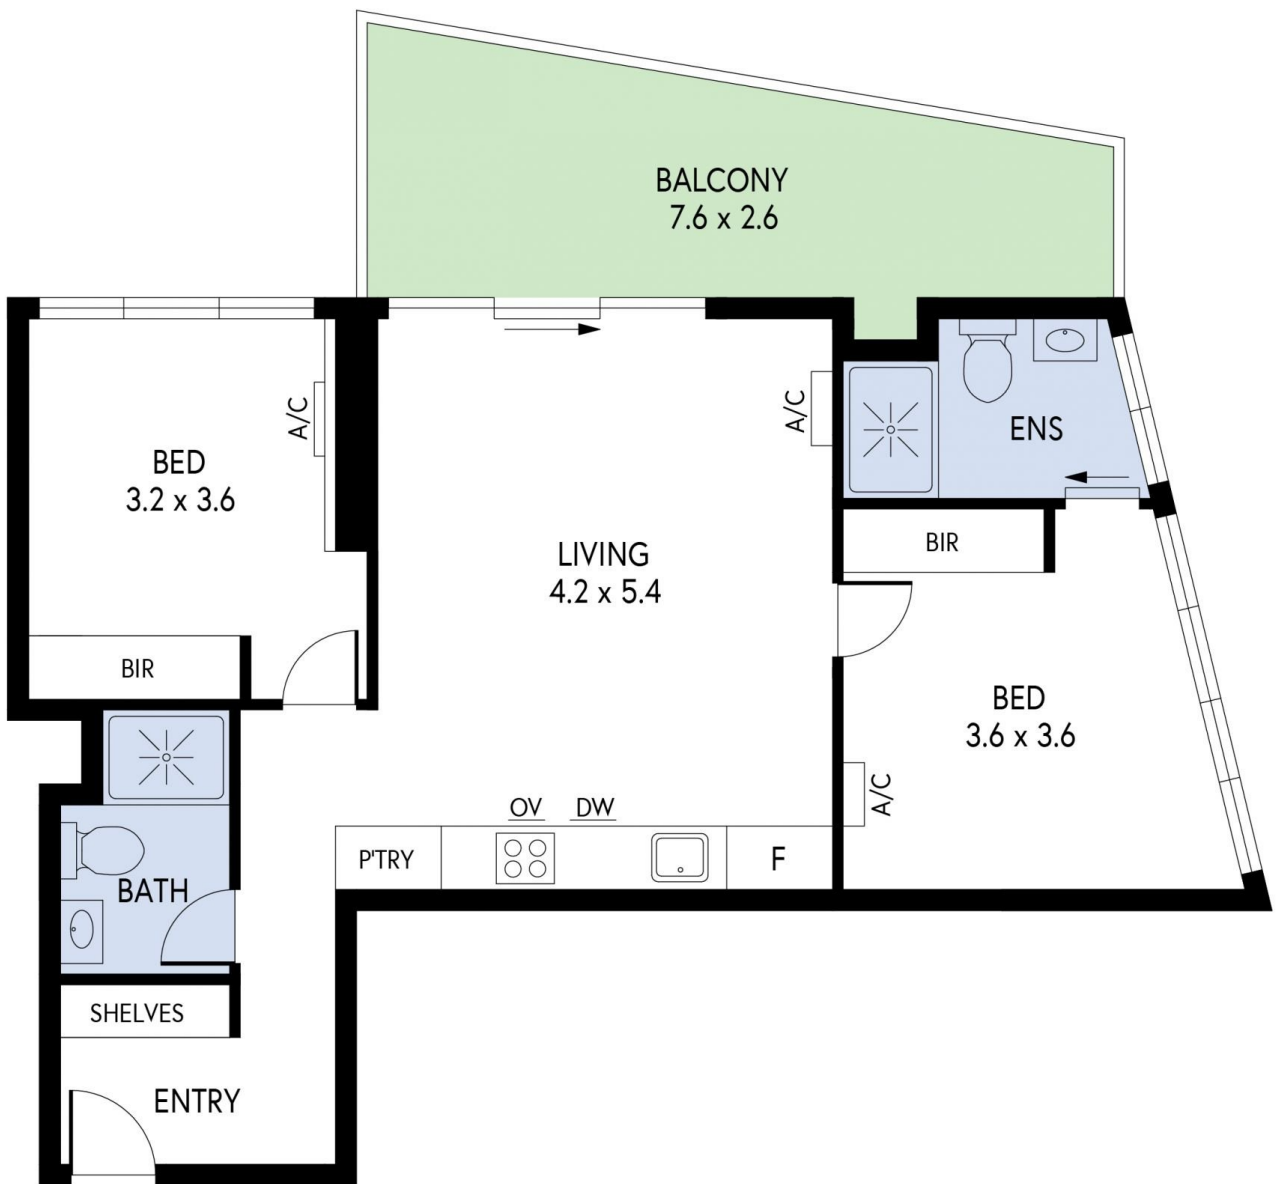

Features include:

- Two spacious bedrooms
- Two exquisitely finished Bathrooms
- Direct natural light and Parkland, Adelaide Oval, and hills views
- Immaculately appointed kitchen
- Stone benchtops

**Price** : \$ 750 per week

**View** : <https://www.foxrealestate.com.au/property/230415-austin-street-adelaide-sa/8051853>

**Mel Ainscough**  
82674995

2304/17 AUSTIN STREET, ADELAIDE

	INTERNAL	- 72.4 SQM
	EXTERNAL	- 14.4 SQM
	TOTAL	- 86.8 SQM