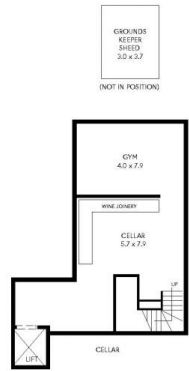

Price : Contact Agent
Building Size : 1045 sqm
Land Size : 4085 sqm
View : <https://www.foxrealestate.com.au/property/8-edwin-terrace-gilberton-sa/8025276>

Nick Pelvay
08 8267 4995

GROUND LIVING	350.50 SQM
UPPER LIVING	257.57 SQM
GARAGE	88.10 SQM
PORCH	11.20 SQM
CELLAR	82.50 SQM
PATIO/POOL	234.40 SQM
STORE ROOM	22.55 SQM
TOTAL	1046.82 SQM