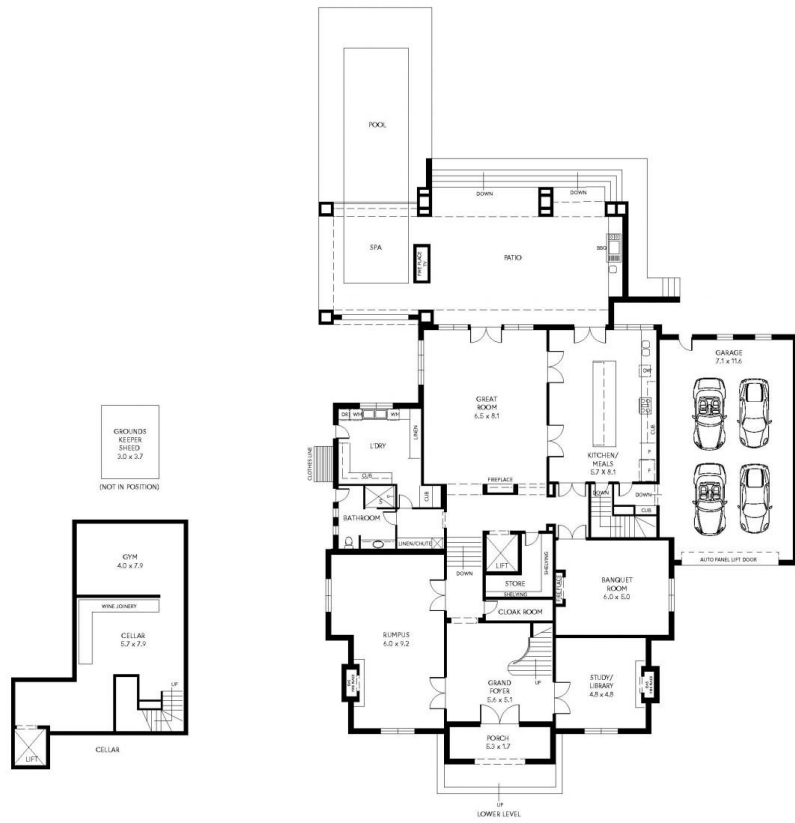

8 Edwin Terrace Gilberton SA

4 🏠 4 🚗 8 🚗

Expressions of Interest close Wednesday 17th July at 12pm noon. (USP)

'Opus', a masterpiece of modern luxury situated in the heart of prestigious Gilberton. This striking mansion, standing regally on 4,085 sqm of unrepeatable land, is a testament to grandeur and timeless elegance.

Crafted in 2018, 'Opus' is a rare amalgam of modern sophistication and old-world enchantment, boasting a French provincial/neo-classical design that exudes opulence at every turn.

Spanning 1,045 sqm of meticulously designed living space, 'Opus' features luxurious amenities including a resort inspired pool, tennis court, and more. Its solid construction

Price : Contact Agent
Building Size : 1045 sqm
Land Size : 4085 sqm
View : <https://www.foxrealestate.com.au/property/8-edwin-terrace-gilberton-sa/8025276>

Nick Pelvay
08 8267 4995

GROUND LIVING	350.50 SQM
UPPER LIVING	257.57 SQM
GARAGE	88.10 SQM
PORCH	11.20 SQM
CELLAR	82.50 SQM
PATIO/POOL	234.40 SQM
STORE ROOM	22.55 SQM
TOTAL	1046.82 SQM