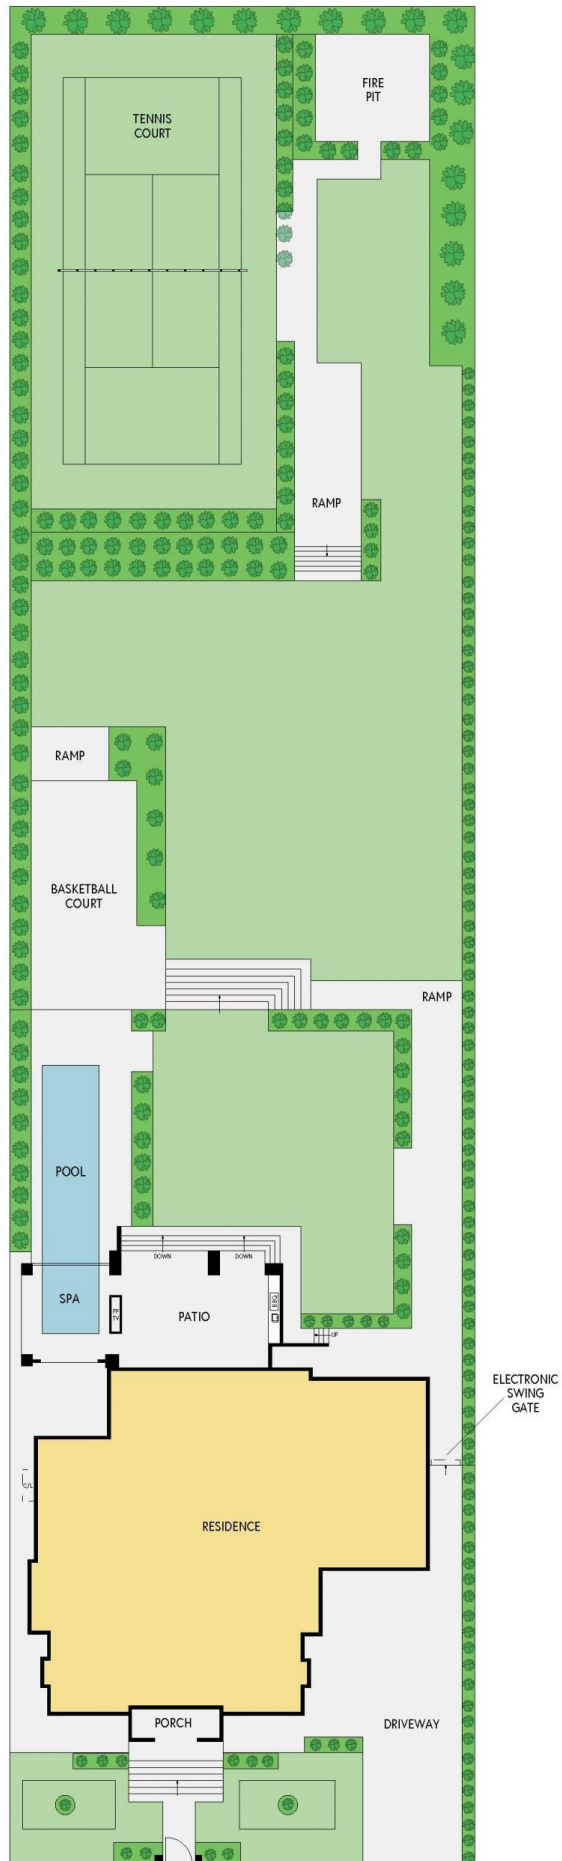

Crafted in 2018, 'Opus' is a rare amalgam of modern sophistication and old-world enchantment, boasting a French provincial/neo-classical design that exudes opulence at every turn.

Spanning 1,045 sqm of meticulously designed living space, 'Opus' features luxurious amenities including a resort inspired pool, tennis court, and more. Its solid construction

Price : Contact Agent
Building Size : 1045 sqm
Land Size : 4085 sqm
View : <https://www.foxrealestate.com.au/property/8-edwin-terrace-gilberton-sa/8025276>

Nick Pelvay
08 8267 4995

GROUND LIVING	350.50 SQM
UPPER LIVING	257.57 SQM
GARAGE	88.10 SQM
PORCH	11.20 SQM
CELLAR	82.50 SQM
PATIO/POOL	234.40 SQM
STORE ROOM	22.55 SQM
TOTAL	1046.82 SQM

8 EDWIN TERRACE, GILBERTON

EDWIN TERRAC