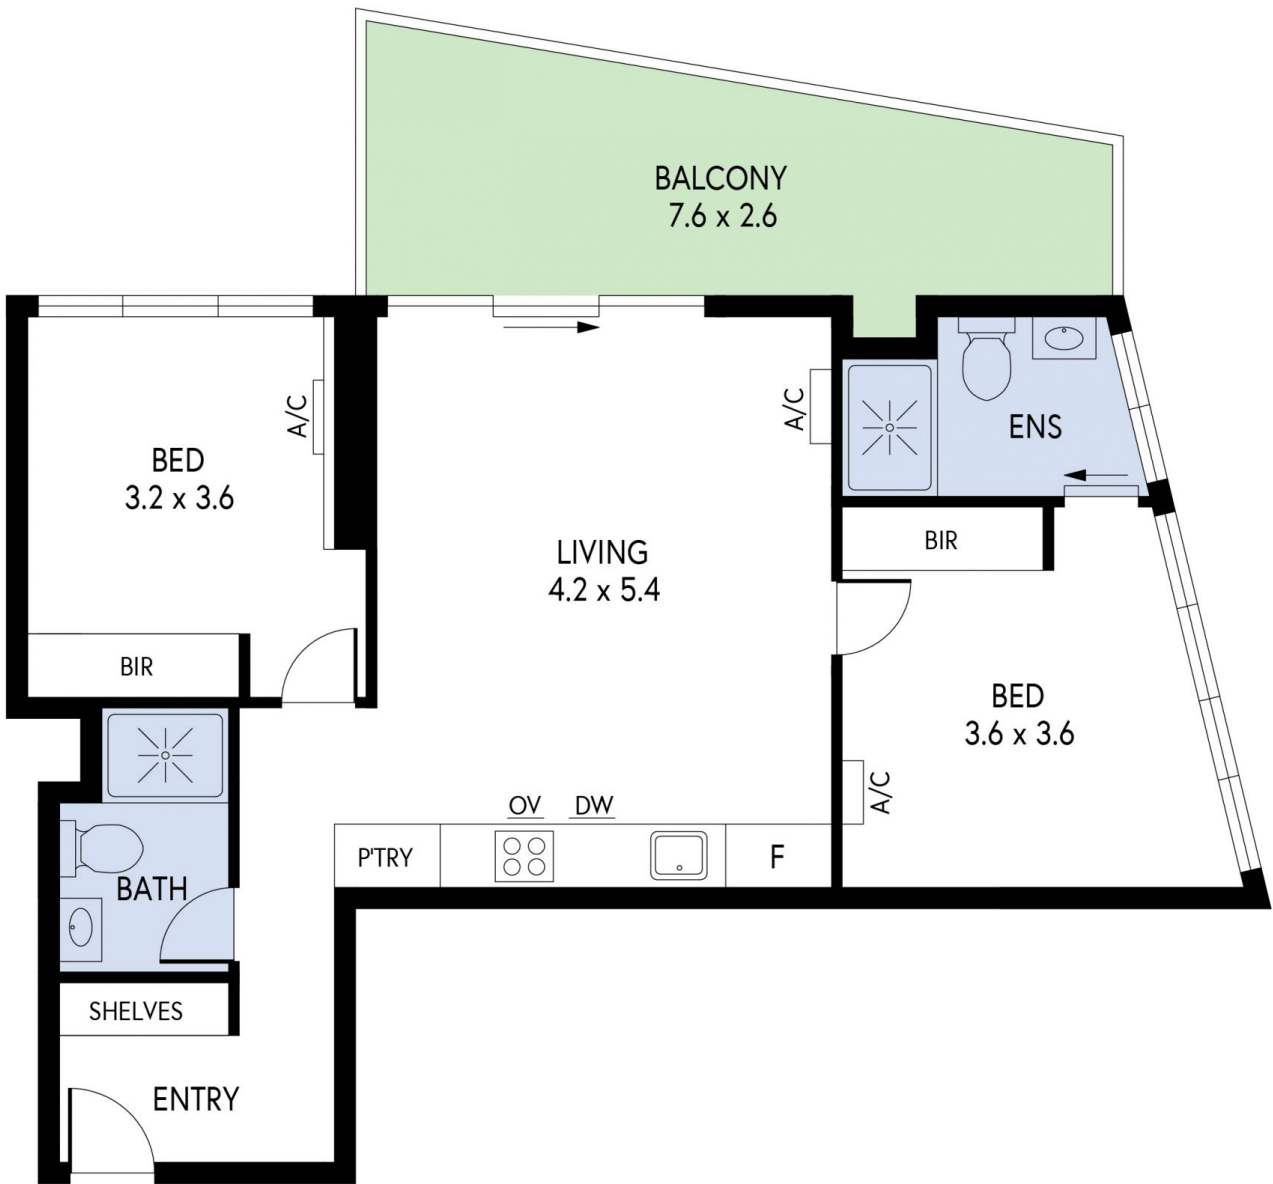

2304/17 Austin Street Adelaide SA

2  2  1 

Welcome to Realm, where luxury living reaches new heights on the stunning 23rd floor North East Corner apartment. This top-tier two-bedroom apartment epitomises premium apartment living in a prime Adelaide location, offering unparalleled convenience and access to the very best the city has to offer.

Located in the highly coveted CBD University precinct, Realm is a standout in Adelaide's skyline, positioned between iconic North Terrace and Rundle Mall. This prestigious building caters to those who value urban vibrancy alongside privacy and comfort.

Nick Pelvay
08 8267 4995

2304/17 AUSTIN STREET, ADELAIDE

INTERNAL	- 72.4 SQM
EXTERNAL	- 14.4 SQM
TOTAL	- 86.8 SQM